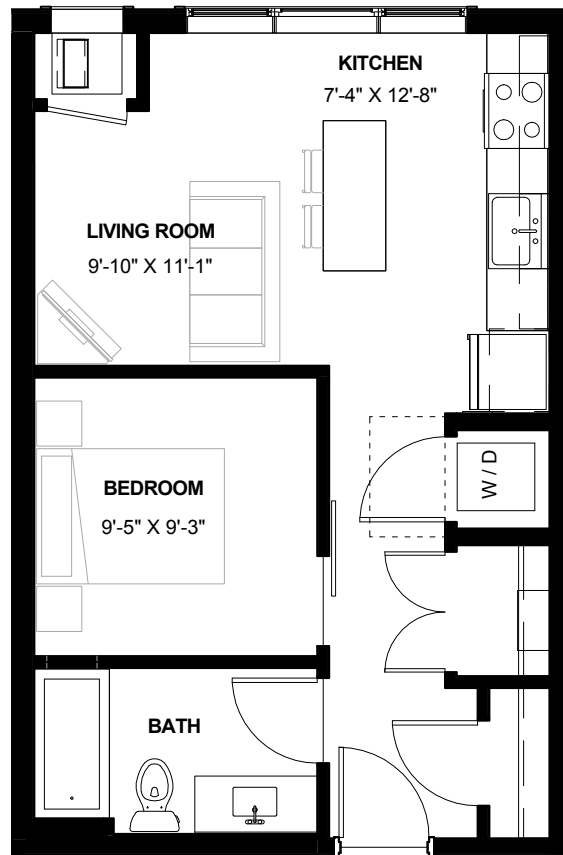

# CHROMA

LIVE OUTSIDE THE LINES

**ORCHID** (Unit A3)

One Bedroom  
» 499 Square Feet

113 26th Street East • Minneapolis, MN 55404

[chromampls.com](http://chromampls.com)