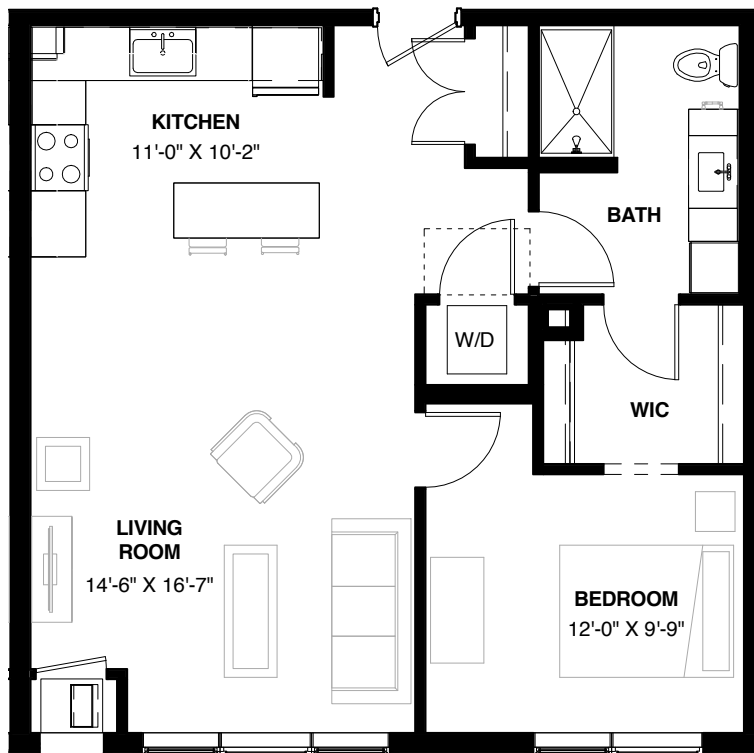

# CHROMA

LIVE OUTSIDE THE LINES

## MAGENTA (Unit B2.1)

One Bedroom  
» 772 Square Feet

113 26th Street East • Minneapolis, MN 55404

[chromampls.com](http://chromampls.com)