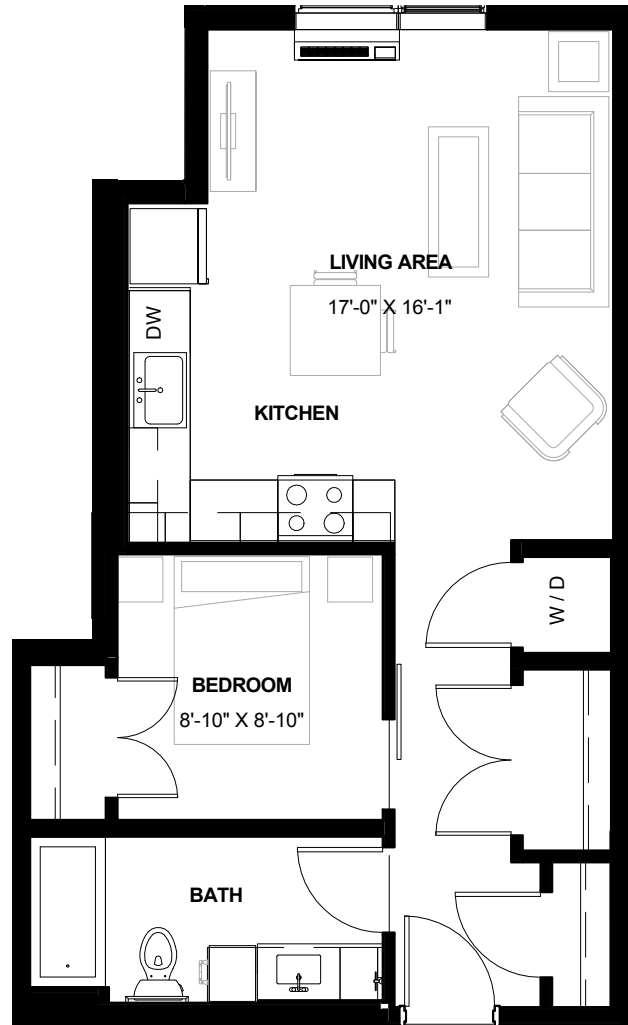

CHROMA

LIVE OUTSIDE THE LINES

LAVENDER (Unit A2)

One Bedroom
» 587 Square Feet

113 26th Street East • Minneapolis, MN 55404

chromampls.com